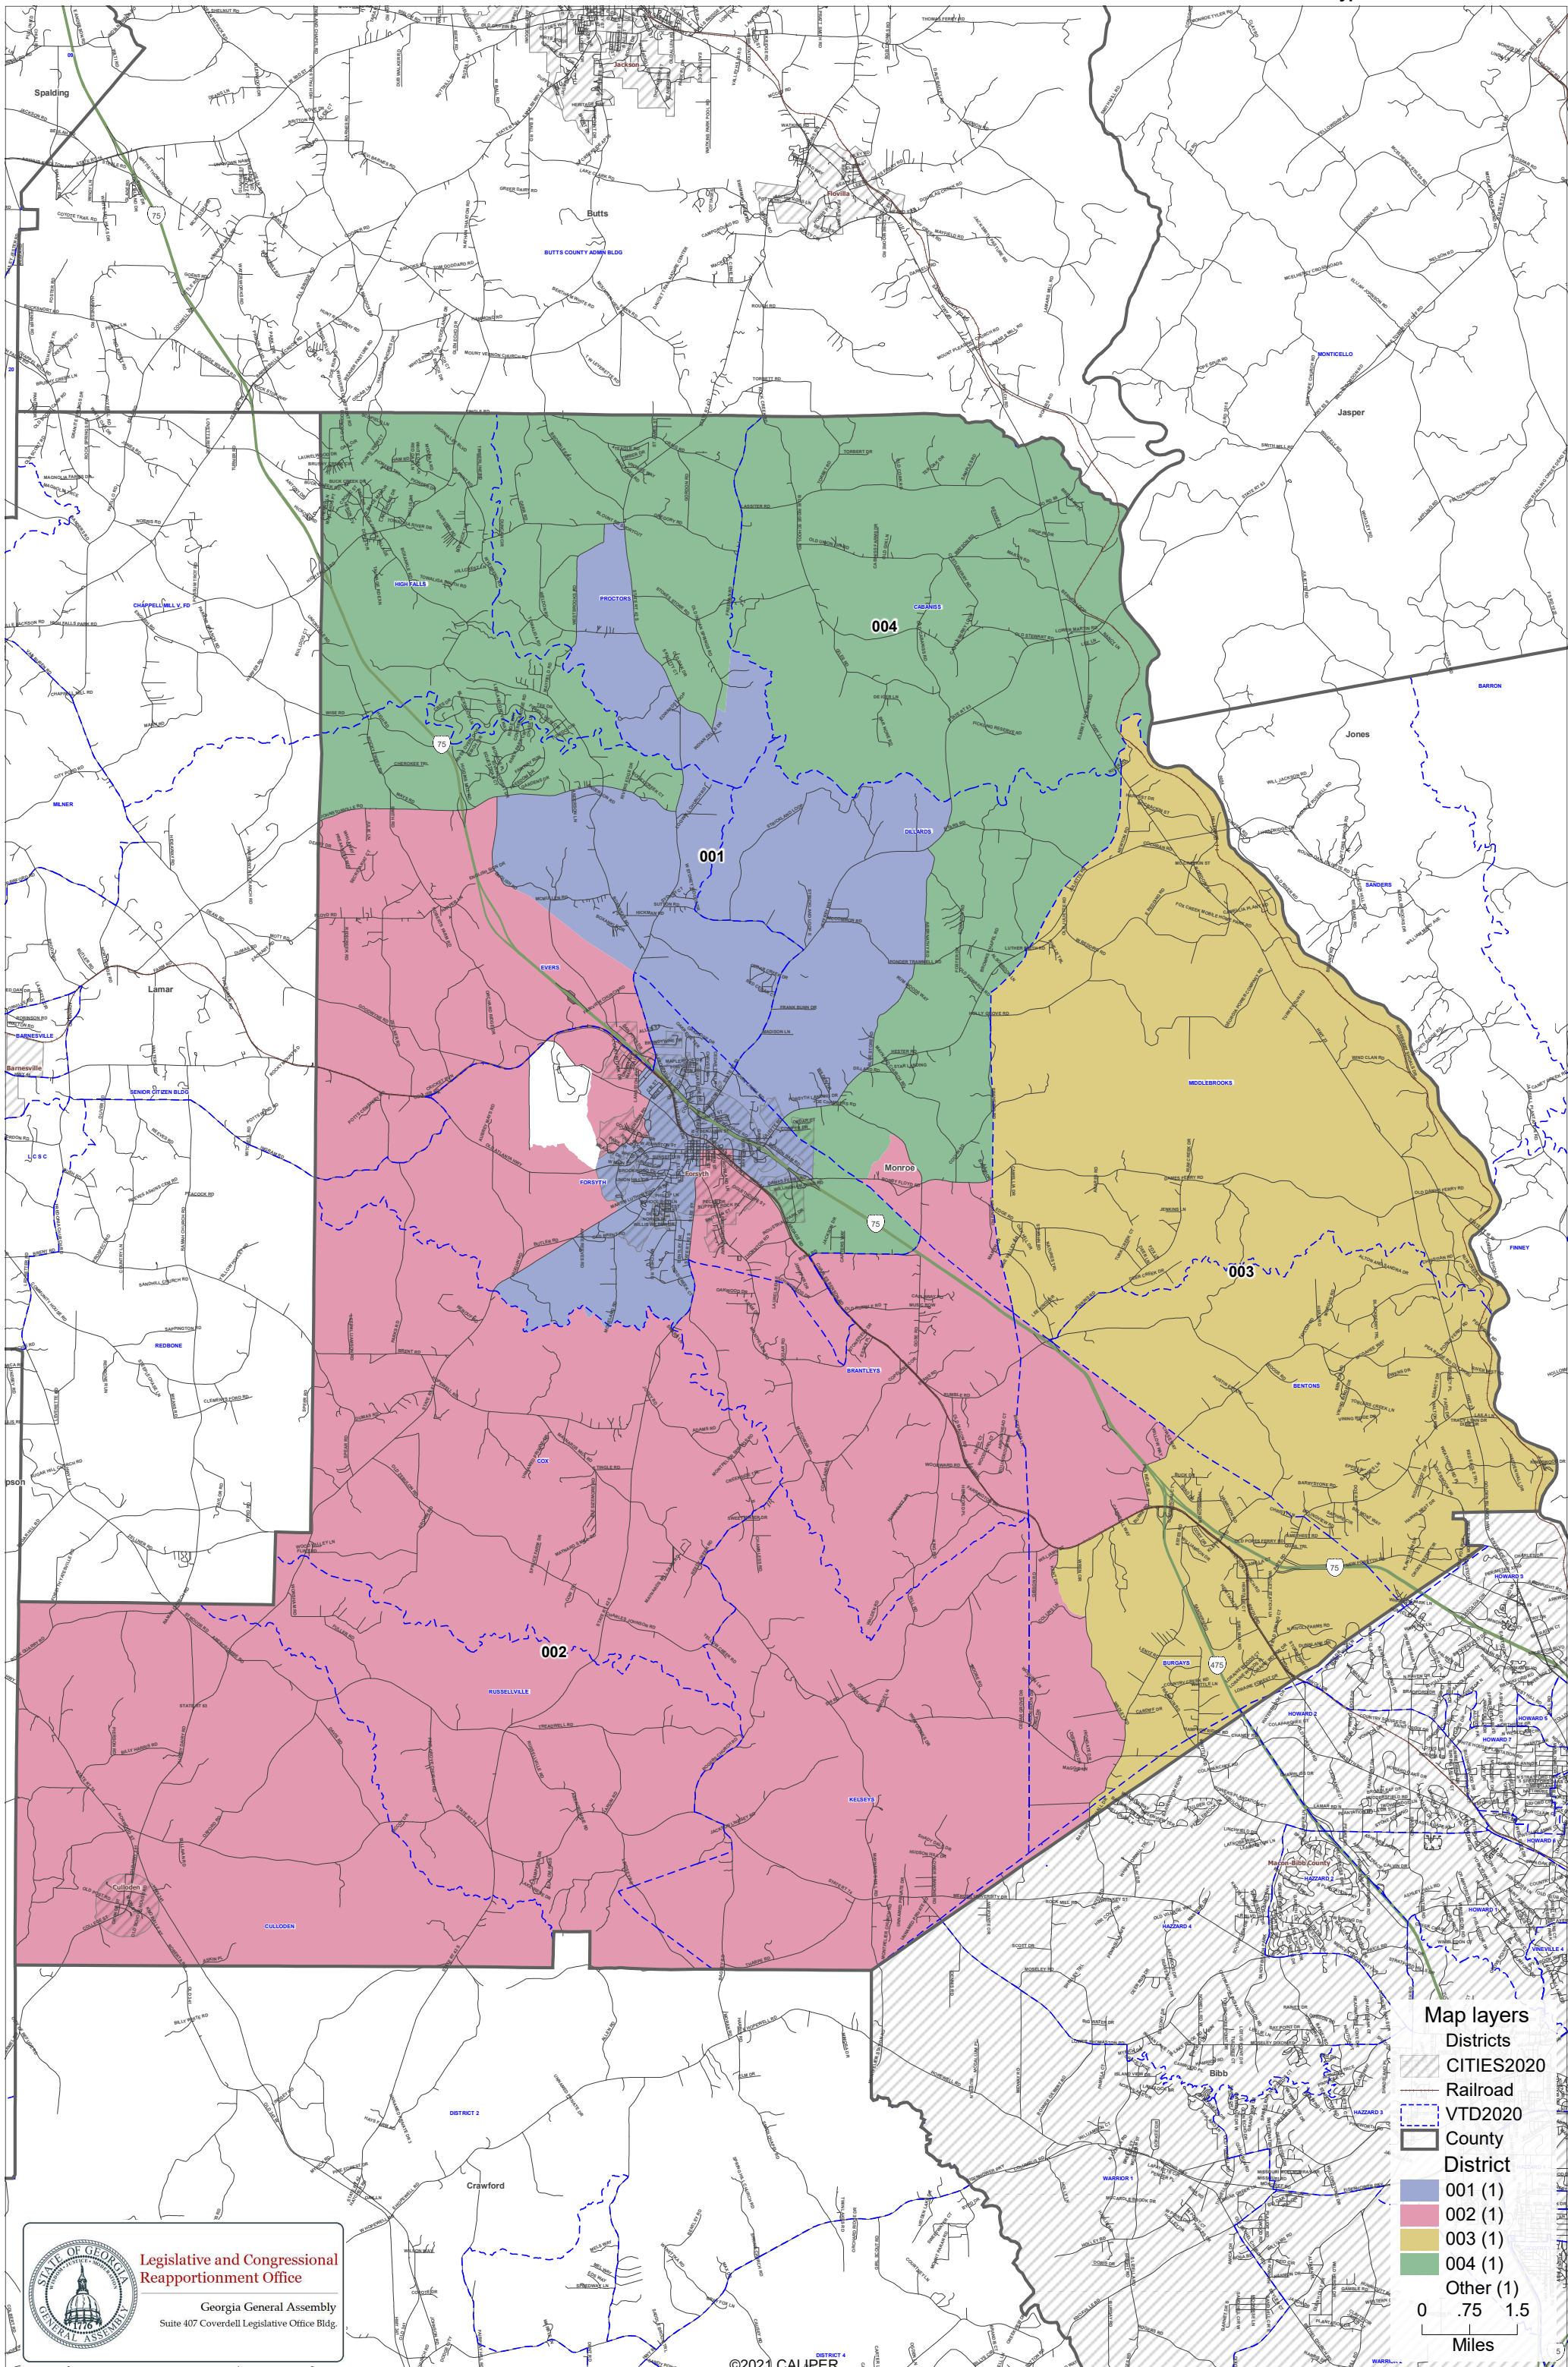

Monroe County Commission Districts

Client: Monroe
Plan: MonroeCC-Draft1-2022
Type: Local

Legislative and Congressional Reapportionment Office
Georgia General Assembly
Suite 407 Coverdell Legislative Office Bldg.